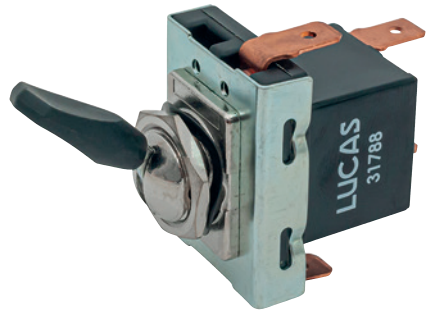

Switches

Catalogue 2022

PRC5425LUCAS

Lights

PART NO	PRODUCT DESCRIPTION	LUCAS PART NUMBER
PRC2911LUCAS	Switch - Reverse light & diff lock & switch Defender - LT230 (Diff lock) & LT77 up to 2A642630 Discovery 1 - LT230 (Diff lock) & LT77 up to LA081991 Discovery 2 - LT230 (Diff lock) & LT77 up to 2A999999 Range Rover Classic - LT230 (Diff lock) & LT77	SMB772
PRC3430LUCAS	Switch - Headlight 90/110/130 to VA104805	
PRC3875LUCAS	Switch - Indicator/horn & headlight dip 90/110/130 to GA455945	
PRC5072LUCAS	Switch - Headlight dip/indicator & horn Range Rover Classic - 1986 - 1994	36520 (SQB940)
PRC5425LUCAS	Switch - Headlight Range Rover Classic	30713
RTC430LUCAS	Switch - Panel light Series 2A & Series 3	31909 (SPB200)
STC439LUCAS	Switch - Indicator/horn & headlight dip 90/110/130 HA455946 to VA104805	SQB718
STC865LUCAS	Switch - Headlight dip/indicator & master lighting Discovery 1	36620 (SQB122)
XPB101290LUCAS	Switch - Headlight dip & indicator/horn 90/110/130 from WA138480	SQB500

Switches

Catalogue 2022

PRC5610LUCAS

Other

PART NO	PRODUCT DESCRIPTION	LUCAS PART NUMBER
PRC5072LUCAS	Switch - Indicator/horn & headlight dip Range Rover Classic - 1986 - 1994	36520 (SQB940)
PRC5436LUCAS	Switch - Heater 4 position Range Rover Classic & Discovery 1	SQB706
PRC5610LUCAS	Switch - Wiper toggle Series 2A Also used on Hillman, Reliant	34889
PRC6387LUCAS	Switch - Oil pressure 90, 110 & 130 - 4-cylinder petrol & diesel Range Rover Classic - 2.5 VM diesel	
PRC7370LUCAS	Switch - Wiper Defender - from HA455946 to VA104805	36641 (SQB719)
STC439LUCAS	Switch - Indicator/horn & headlight dip 90/110/130 HA455946 to VA104805	SQB718
STC4793LUCAS	Flasher Unit Series 3/90/110/130 - up to LA939975	35048
STC865LUCAS	Switch - Indicator/master lighting & headlight dip Discovery 1	36620 (SQB122)
XPB101290LUCAS	Switch - Indicator/horn & headlight dip 90/110/130 from WA138480	SQB500