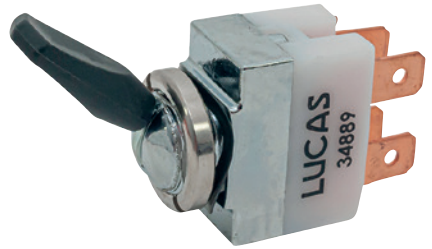

1H9077LUCAS

Switches

Catalogue 2022

Other

PART NO	PRODUCT DESCRIPTION	LUCAS PART NUMBER
1H9077LUCAS	Switch - Heater Series 3 Also used on Mini, MG, Austin, Morris etc.	31788
502096LUCAS	Flasher Unit Series 2, Series 2A & Series 3	
510267LUCAS	Switch - Military twin tank changeover Series 1 - 3 Also used on Jaguar & Lotus	31893 (SMB479)
575383LUCAS	Switch - Indicator/horn & headlight dip Series 3	54033732 (SQB968)
90519864LUCAS	Switch - Oil pressure Series - 2.25 petrol & diesel and 2.6 petrol up to 1984	
AMR6106LUCAS	Switch - Windscreen wash/wipe 90/110/130 VA104806 onwards	SQB134
PRC2911LUCAS	Switch - Diff lock & reverse light switch Defender - LT230 (Diff lock) & LT77 up to 2A642630 Discovery 1 - LT230 (Diff lock) & LT77 up to LA081991 Discovery 2 - LT230 (Diff lock) & LT77 up to 2A999999 Range Rover Classic - LT230 (Diff lock) & LT77	SMB722
PRC3875LUCAS	Switch - Indicator/horn & headlight dip 90/110/130 to GA455945	
PRC3900LUCAS	Switch - Windscreen wash/wipe - type 164SA 90/110/130 up to GA455945	35302 (SQB130)

Switches

Catalogue 2022

PRC5610LUCAS

Other

PART NO	PRODUCT DESCRIPTION	LUCAS PART NUMBER
PRC5072LUCAS	Switch - Indicator/horn & headlight dip Range Rover Classic - 1986 - 1994	36520 (SQB940)
PRC5436LUCAS	Switch - Heater 4 position Range Rover Classic & Discovery 1	SQB706
PRC5610LUCAS	Switch - Wiper toggle Series 2A Also used on Hillman, Reliant	34889
PRC6387LUCAS	Switch - Oil pressure 90, 110 & 130 - 4-cylinder petrol & diesel Range Rover Classic - 2.5 VM diesel	
PRC7370LUCAS	Switch - Wiper Defender - from HA455946 to VA104805	36641 (SQB719)
STC439LUCAS	Switch - Indicator/horn & headlight dip 90/110/130 HA455946 to VA104805	SQB718
STC4793LUCAS	Flasher Unit Series 3/90/110/130 - up to LA939975	35048
STC865LUCAS	Switch - Indicator/master lighting & headlight dip Discovery 1	36620 (SQB122)
XPB101290LUCAS	Switch - Indicator/horn & headlight dip 90/110/130 from WA138480	SQB500