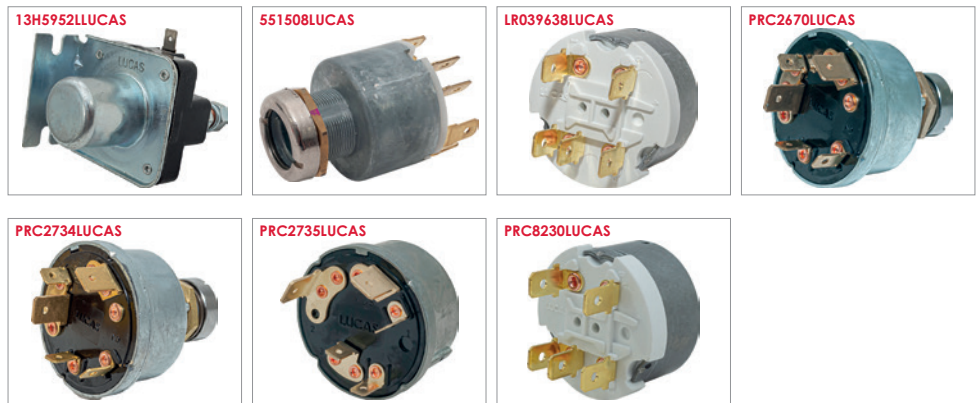

Switches

Catalogue 2022

PRC5610LUCAS

Other

PART NO	PRODUCT DESCRIPTION	LUCAS PART NUMBER
PRC5072LUCAS	Switch - Indicator/horn & headlight dip Range Rover Classic - 1986 - 1994	36520 (SQB940)
PRC5436LUCAS	Switch - Heater 4 position Range Rover Classic & Discovery 1	SQB706
PRC5610LUCAS	Switch - Wiper toggle Series 2A Also used on Hillman, Reliant	34889
PRC6387LUCAS	Switch - Oil pressure 90, 110 & 130 - 4-cylinder petrol & diesel Range Rover Classic - 2.5 VM diesel	
PRC7370LUCAS	Switch - Wiper Defender - from HA455946 to VA104805	36641 (SQB719)
STC439LUCAS	Switch - Indicator/horn & headlight dip 90/110/130 HA455946 to VA104805	SQB718
STC4793LUCAS	Flasher Unit Series 3/90/110/130 - up to LA939975	35048
STC865LUCAS	Switch - Indicator/master lighting & headlight dip Discovery 1	36620 (SQB122)
XPB101290LUCAS	Switch - Indicator/horn & headlight dip 90/110/130 from WA138480	SQB500

Switches

Catalogue 2022

579084LUCAS

Ignition

PART NO	PRODUCT DESCRIPTION	LUCAS PART NUMBER
13H5952LLUCAS	12V Starter Solenoid Series 2/Series 2A & Series 3	
551508LUCAS	Switch - Ignition Series 2A/Series 3 & Early 90/110	Also used on MG, Austin Healey, Triumph 31912 (SPB501)
579084LUCAS	Switch - Diesel ignition Series 3	39413
LR039638LUCAS	Switch - Ignition 90/110 - Petrol from FA415403 & all diesel 1994 onwards	
PRC2670LUCAS	Switch - Diesel ignition Series 3 - For vehicles without steering column lock	35288
PRC2734LUCAS	Switch - Diesel ignition Series 1, 2, 2A & 3 - For vehicles without steering column lock	
PRC2735LUCAS	Switch - Diesel ignition 90/110 (not Defender)	35289
PRC8230LUCAS	Switch - Ignition 90/110 (not Defender)	SQB136